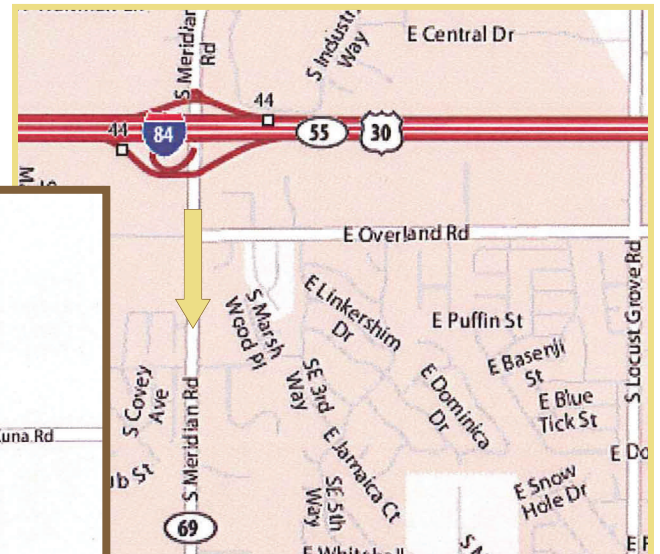

DIRECTIONS

TO PIONEER ESTATES, KUNA IDAHO:

1. From Interstate 84, **EXIT** at **ID-69, Exit 44**, toward **KUNA**.
2. Turn **LEFT** onto **S MERIDIAN RD/ID-69**. Continue to follow ID-69.
3. *ID-69 becomes E AVALON ST.*
4. Turn **LEFT** onto **S SWAN FALLS RD**.
5. Turn **LEFT** onto **E STAGECOACH WAY**.
6. *E STAGECOACH WAY becomes E SHORTLINE ST.*
7. *E SHORTLINE ST becomes S LUKER RD.*
8. Turn **LEFT** onto **SADIE CREEK DR**.