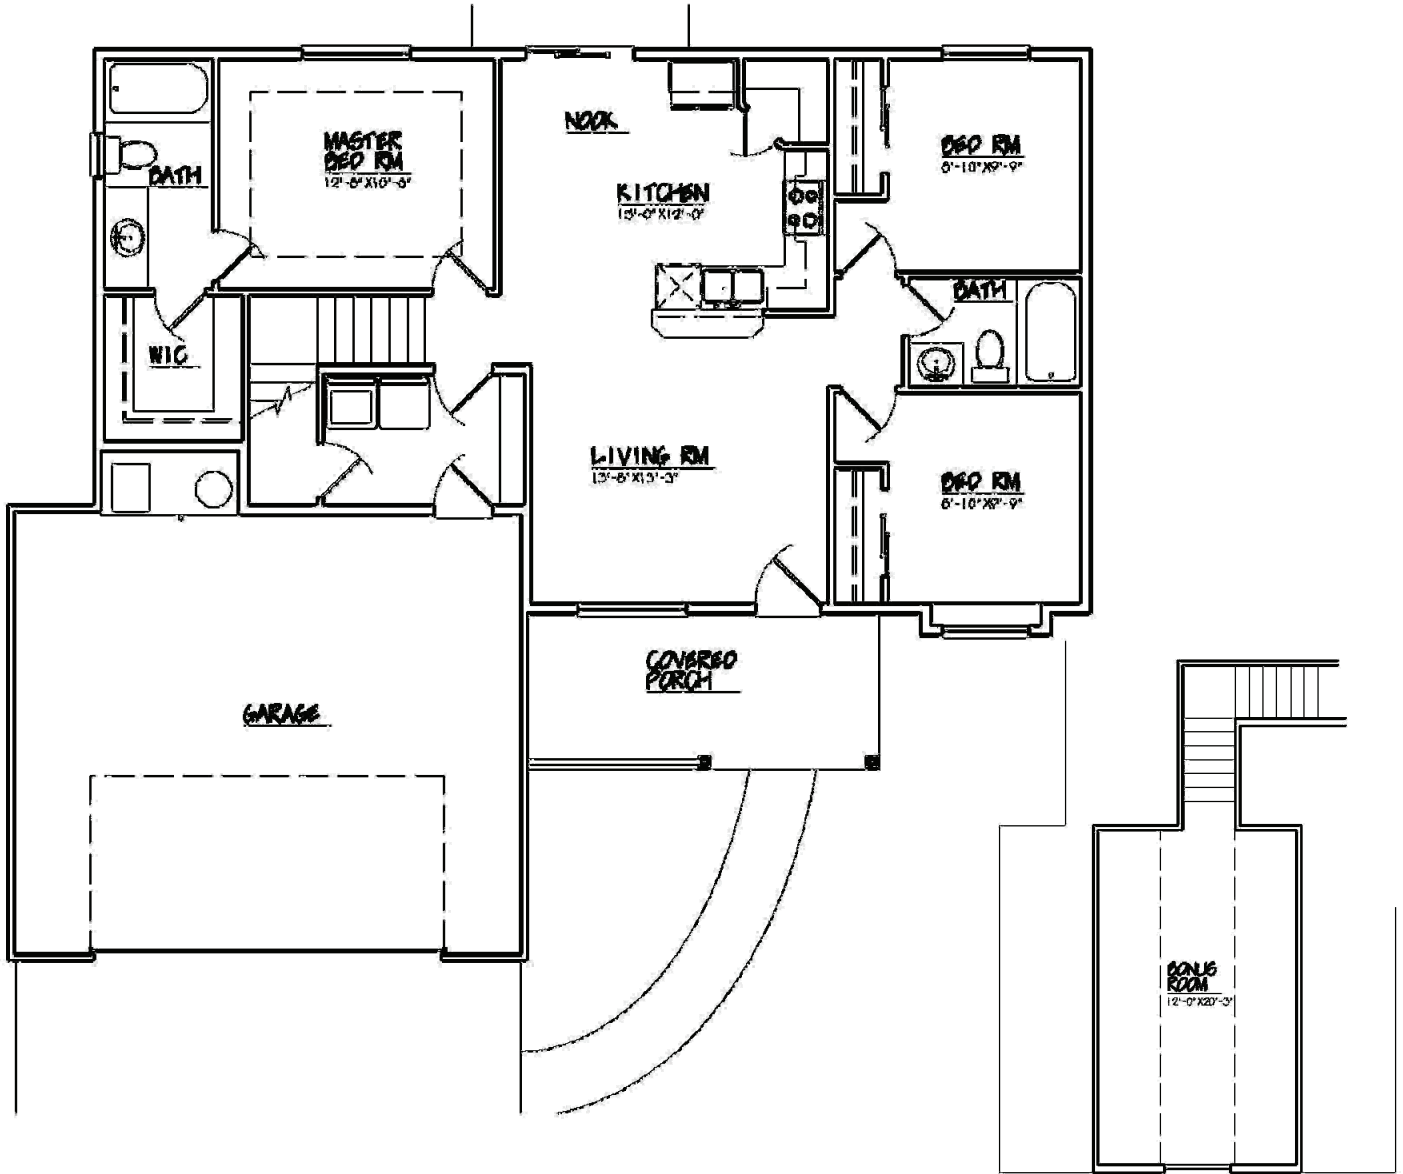

THE HOMESTEAD

UPPER FLOOR PLAN

1324 SF